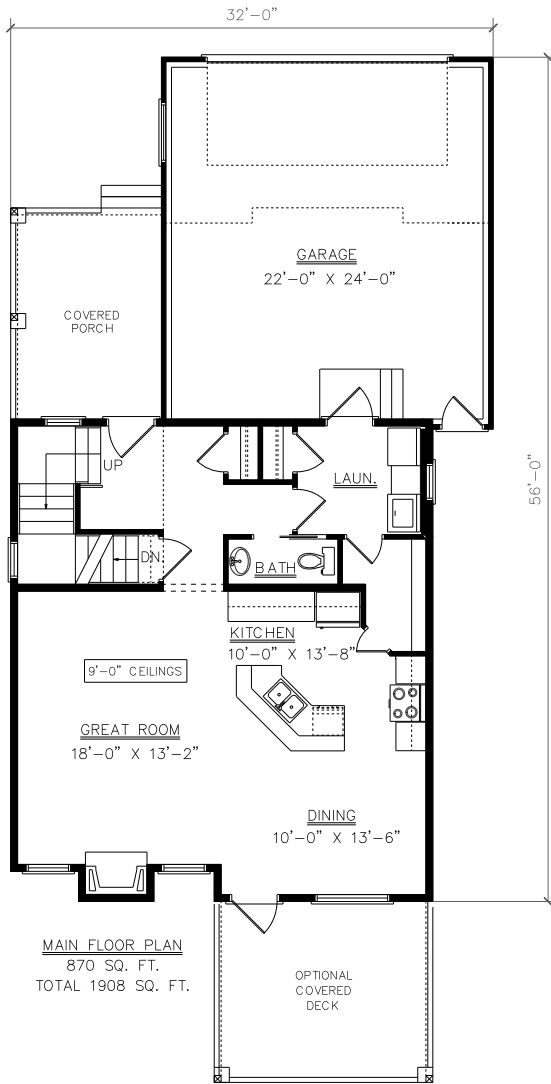

CRAFTSMAN

PRAIRIE MODERN

UPPER FLOOR PLAN
1038 SQ. FT.