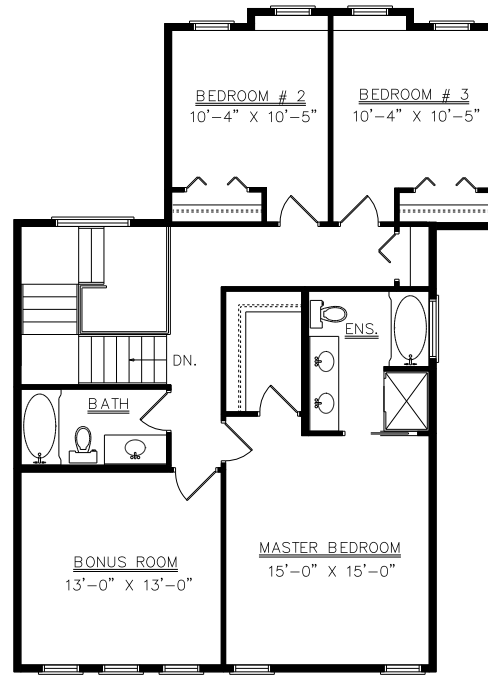

CRAFTSMAN

PRAIRIE MODERN

UPPER FLOOR PLAN
1038 SQ. FT.