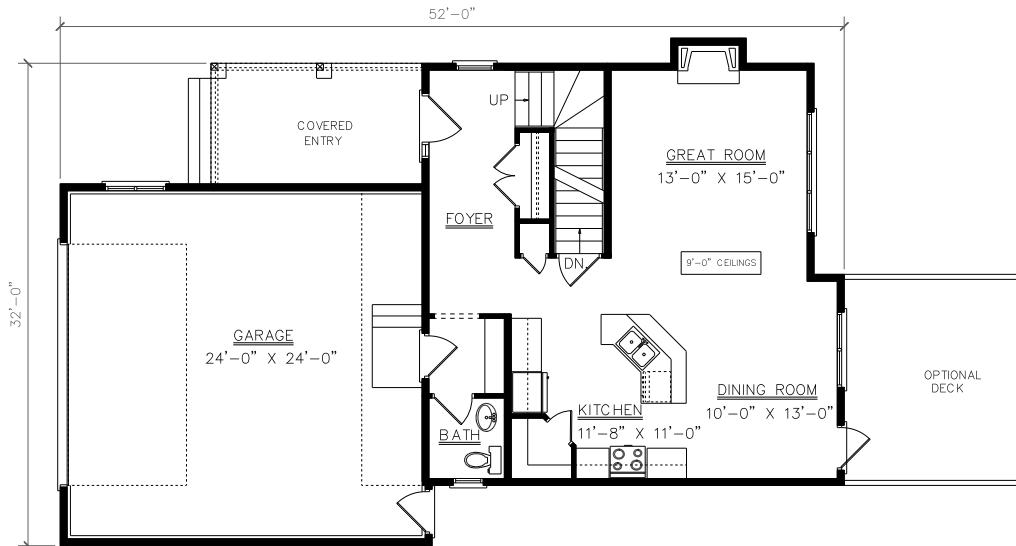

CRAFTSMAN

PRAIRIE MODERN

MAIN FLOOR PLAN
756 SQ. FT.
1564 TOTAL SQ. FT.

UPPER FLOOR PLAN
808 SQ. FT.