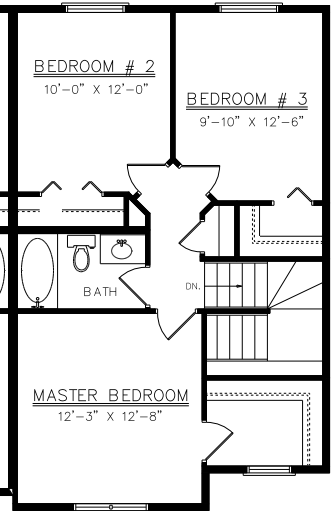

**MAIN FLOOR PLAN "A"**  
670 SQ. FT.  
1340 TOTAL SQ. FT.

**MAIN FLOOR PLAN "B"**  
683 SQ. FT.  
1366 TOTAL SQ. FT.

**UPPER FLOOR PLAN "A"**  
670 SQ. FT.

**UPPER FLOOR PLAN "B"**  
683 SQ. FT.