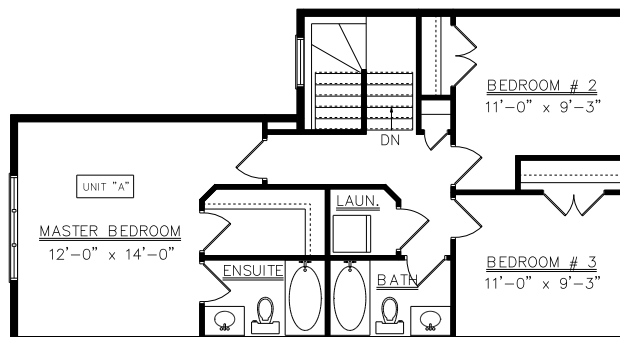

MAIN FLOOR PLAN  
558 SQ. FT.  
1326 TOTAL SQ. FT.

UPPER FLOOR PLAN  
768 SQ. FT.