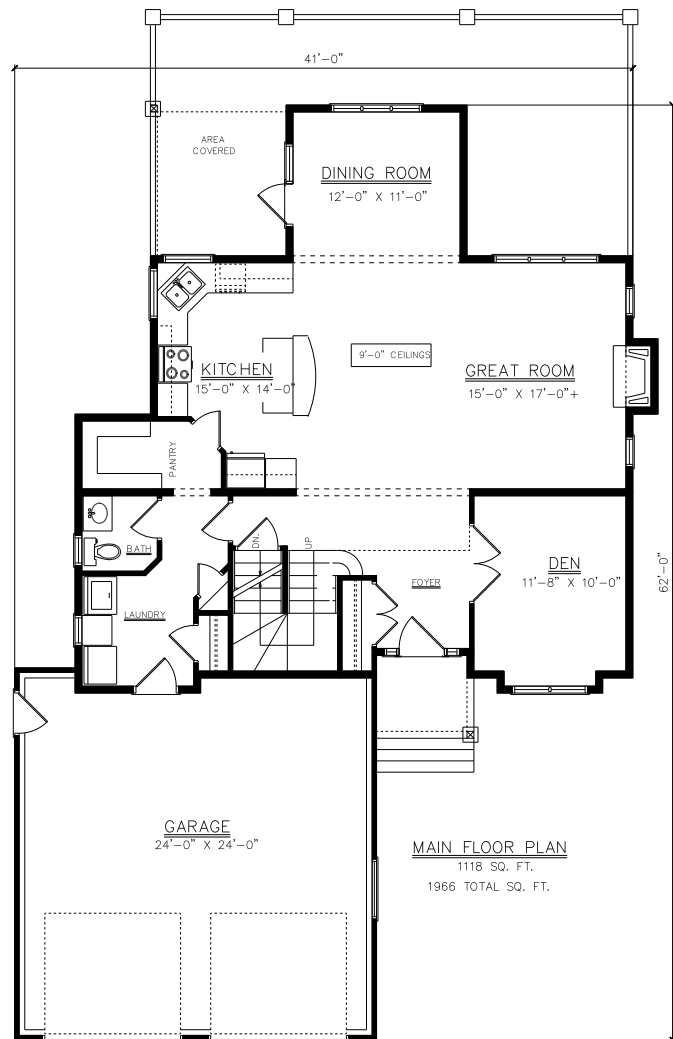

UPPER FLOOR PLAN
848 SQ. FT.

MAIN FLOOR PLAN
1118 SQ. FT.
1966 TOTAL SQ. FT.